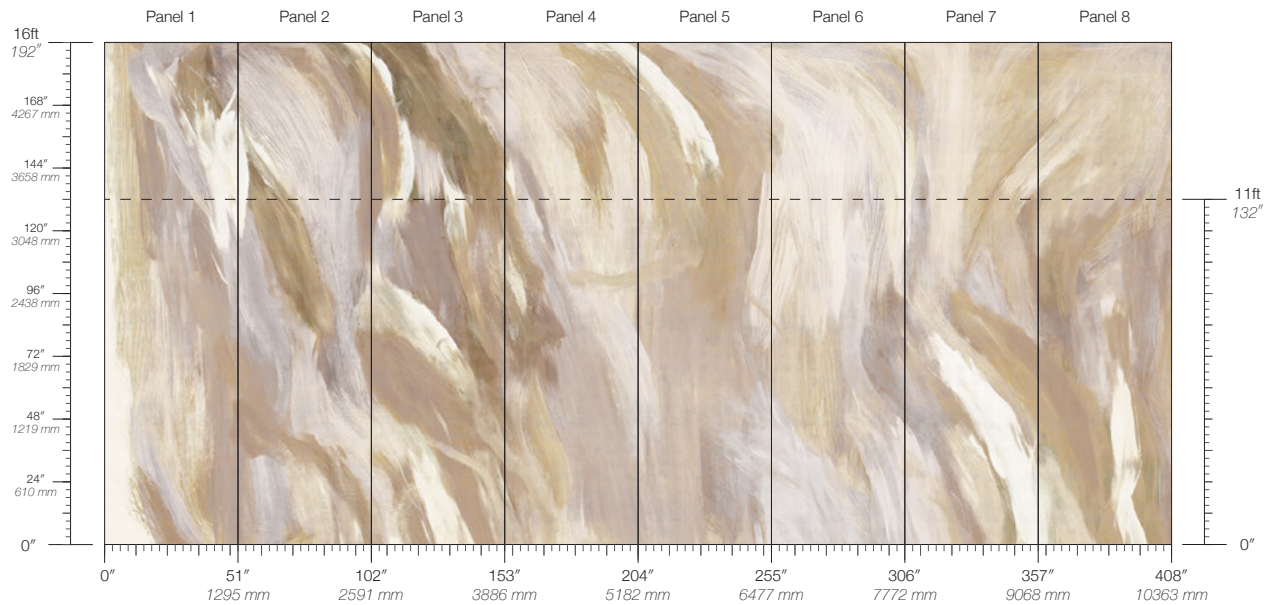

Symphony Verse

Suitable for residential and commercial projects

COLOR
Verse

STOCK
Made to order

REPEAT
Non-repeating

CONTACT
sales@calicowallpaper.com
+1 718 243 1705
57 Lispenard Street
New York, NY 10013 USA

ITEM
5715

MINIMUM
1 panel

LEAD TIME
4 weeks to print

CONTENT
Type II Vinyl

MAINTENANCE
Water-based cleanser

ORIGIN
USA

DISCLAIMER
Panel maps represent mural artwork only. Reference the physical sample for color and texture.

PANEL WIDTH
51" / 1295 mm trimmed

FLAMMABILITY
ASTM E84 Adhered Class A

DETAILS
Custom options available

PANEL HEIGHT
132" / 3353 mm standard
192" / 4877 mm extended

ENVIRONMENTAL
Recycled Content, Phthalate Free
Low VOC, HPD Available

PRICE
Available upon request