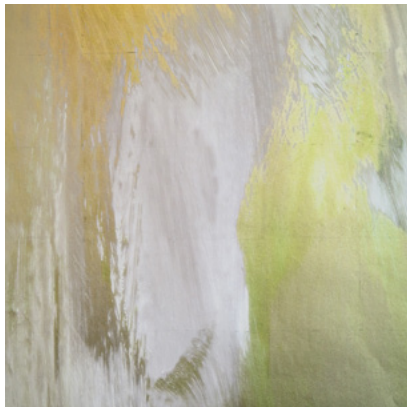

Calico

SYMPHONY

Tear Sheet

Symphony is a composition of color fields that suspends color and light in a harmonious balance.

ALTO

HYMN

MELODY

OCTAVE

PRELUDE

TEMPO

VERSE

VIBRATO

Symphony Verse

Suitable for residential and commercial projects

COLOR
Verse

STOCK
Made to order