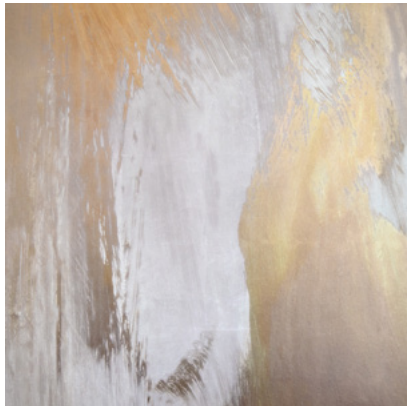

Calico

SYMPHONY

Tear Sheet

Symphony is a composition of color fields that suspends color and light in a harmonious balance.

ALTO

HYMN

MELODY

OCTAVE

PRELUDE

TEMPO

VERSE

VIBRATO

Symphony Verse

Suitable for residential and commercial projects

COLOR
Verse

STOCK
Made to order