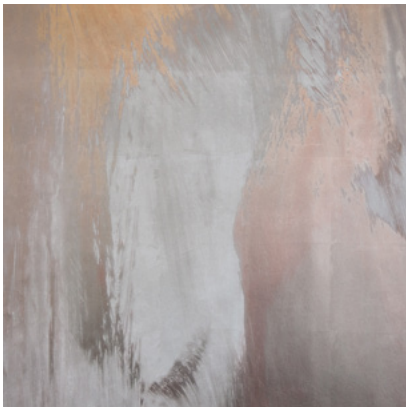

Calico

SYMPHONY

Tear Sheet

Symphony is a composition of color fields that suspends color and light in a harmonious balance.

ALTO

HYMN

MELODY

OCTAVE

PRELUDE

TEMPO

VERSE

VIBRATO

Symphony Verse

Suitable for residential and commercial projects

COLOR
Verse

STOCK
Made to order