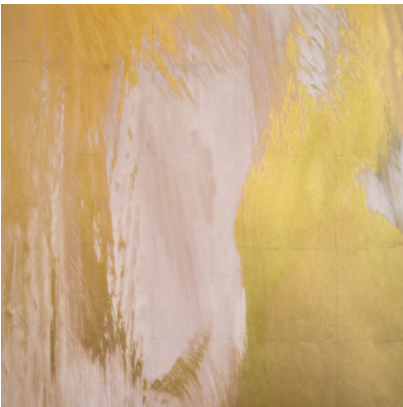

Calico

SYMPHONY

Tear Sheet

Symphony is a composition of color fields that suspends color and light in a harmonious balance.

ALTO

HYMN

MELODY

OCTAVE

PRELUDE

TEMPO

VERSE

VIBRATO

Symphony Verse

Suitable for residential and commercial projects

COLOR
Verse

STOCK
Made to order

ORIGIN
USA

DISCLAIMER
Panel maps represent mural artwork only. Reference the physical sample for color and texture.

PANEL WIDTH
51" / 1295 mm trimmed

FLAMMABILITY
ASTM E84 Adhered Class A

DETAILS
Custom options available